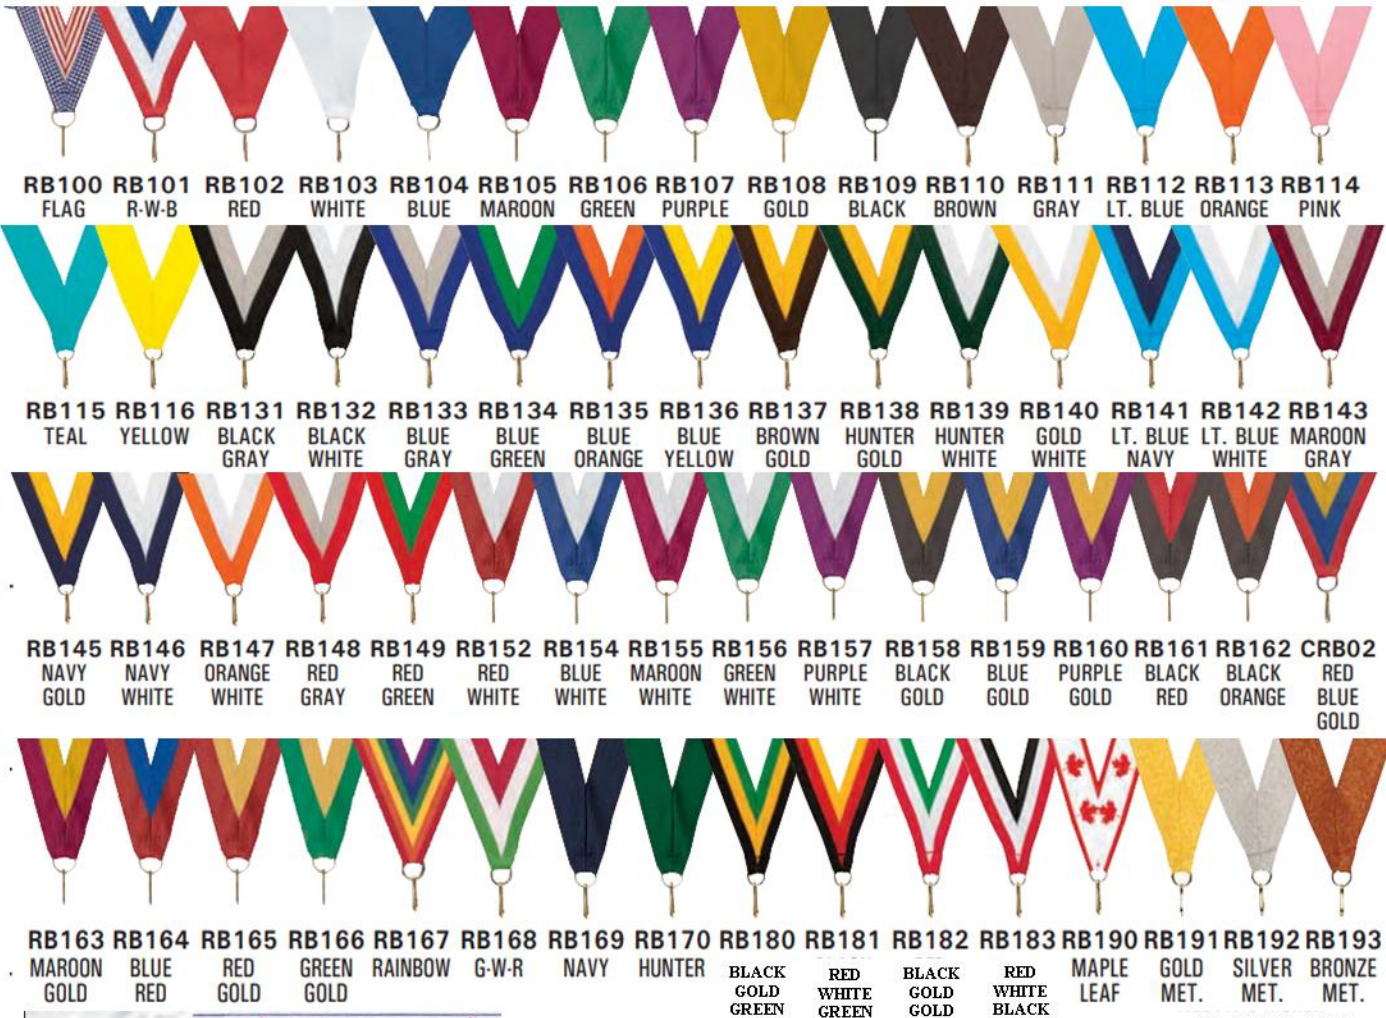

**YOUR CHOICE
FREE NECK RIBBON
WITH EACH MEDAL**

NEW NEON NECK RIBBONS

**RIBBONS
FOR
ALL SPORTS
AVAILABLE**

METALIC RIBBONS

STAR BLAST MEDAL 2 1/4"

AVAILABLE GOLD-SILVER-BRONZE

PRICES (1-49 \$2.80) (50-199 \$2.65) (200+ 2.50) (ENGRAVING .40 CENTS PER MEDAL)

FREE NECK RIBBON WITH EACH MEDAL (CHOOSE RIBBON COLOR FROM PAGE 1)

**NEW
MEDALS
2 1/4"**

**GOLD
SILVER
BRONZE**

**MD2-SBM101
BASEBALL**

**NEW
MEDALS
2 1/4"**

**GOLD
SILVER
BRONZE**

**MD2-SBM103
BASKETBALL**