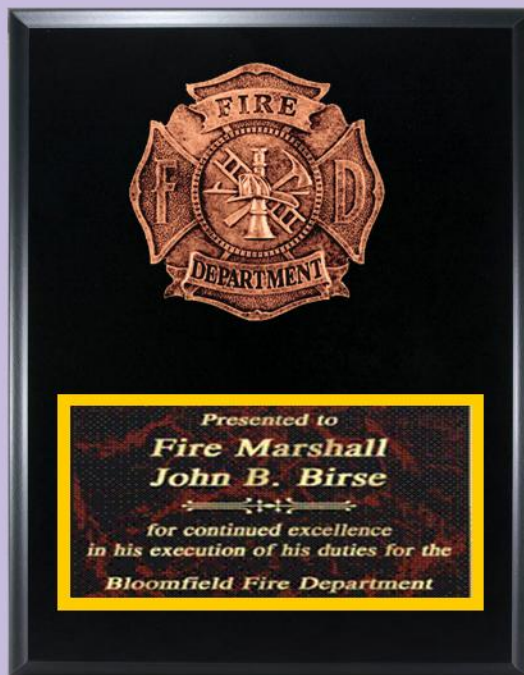

MALTESE CROSS
PD2-PM152 8"X10" \$24.95
PD2-PM152 9"X12" \$26.95

OTHER EMBLEMS
AVAILABLE

STAR OF LIFE
PM151

CADUCEUS
PM151

POLICE OFFICER
PD2-PM153 8"X10" \$24.95
PD2-PM153 9"X12" \$26.95

BEAUTIFUL SOLID BLACK FINISH PLAQUES WITH RESIN PLAQUE MOUNTS

MALTESE CROSS
PD2-PM152 8"X10K" \$24.95
PD2-PM152 9"X12"K \$26.95

OTHER EMBLEMS
AVAILABLE

STAR OF LIFE
PM151

CADUCEUS
PM151

POLICE OFFICER
PD2-PM153 8"X10K" \$24.95
PD2-PM153 9"X12K" \$26.95

P5-MY1007-6"X8" \$10.95
 P5-MY1007-7"X9" \$12.95
 P5-MY1000-8"X10" \$15.95
 P5-MY1000-9"X12" \$17.95