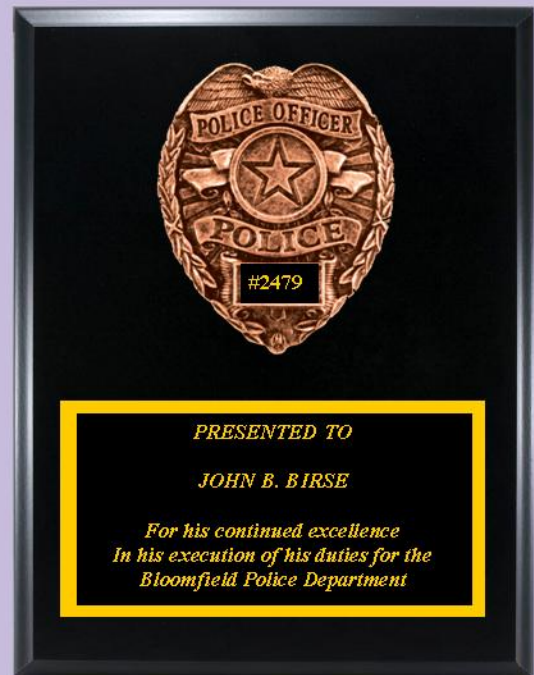

MALTESE CROSS
PD2-PM152 8"X10" \$24.95
PD2-PM152 9"X12" \$26.95

OTHER EMBLEMS
AVAILABLE

STAR OF LIFE
PM151

CADUCEUS
PM151

POLICE OFFICER
PD2-PM153 8"X10" \$24.95
PD2-PM153 9"X12" \$26.95

BEAUTIFUL SOLID BLACK FINISH PLAQUES WITH RESIN PLAQUE MOUNTS

MALTESE CROSS
PD2-PM152 8"X10K" \$24.95
PD2-PM152 9"X12"K \$26.95

OTHER EMBLEMS
AVAILABLE

STAR OF LIFE
PM151

CADUCEUS
PM151

POLICE OFFICER
PD2-PM153 8"X10K" \$24.95
PD2-PM153 9"X12K" \$26.95

P5-MY1007-6"X8" \$10.95
 P5-MY1007-7"X9" \$12.95
 P5-MY1000-8"X10" \$15.95
 P5-MY1000-9"X12" \$17.95